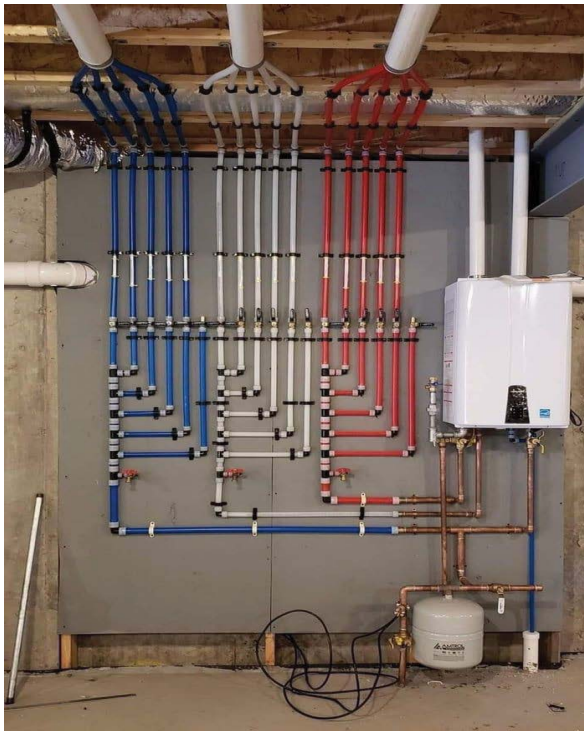

Mechanical Works

Edenville Constructions Limited has worked all round in maximizing comfort in our living spaces. It has also had its focus on the design, installation, replacement and repair of plumbing systems, temperature control systems, process piping, refrigeration and lightning protection equipment.

We have a track record of banks such as Equity, hotels and personal homes that we have served to their satisfaction.