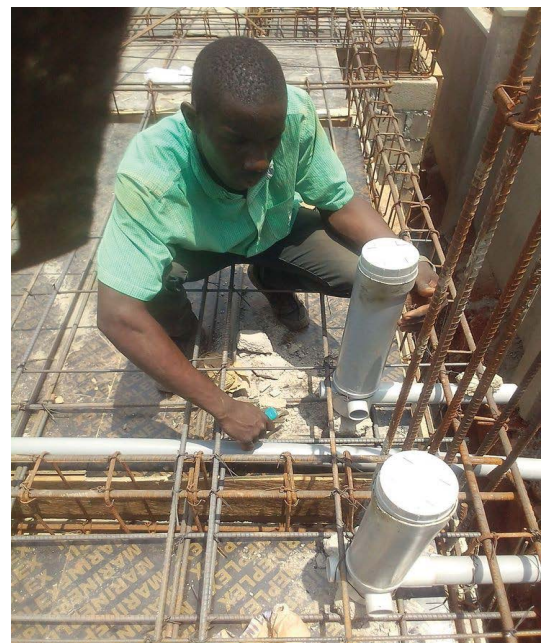

Mechanical Works

Edenville Constructions Limited has worked all round in maximizing comfort in our living spaces. It has also had its focus on the design, installation, replacement and repair of plumbing systems, temperature control systems, process piping, refrigeration and lightning protection equipment.

We have a track record of banks such as Equity, hotels and personal homes that we have served to their satisfaction.