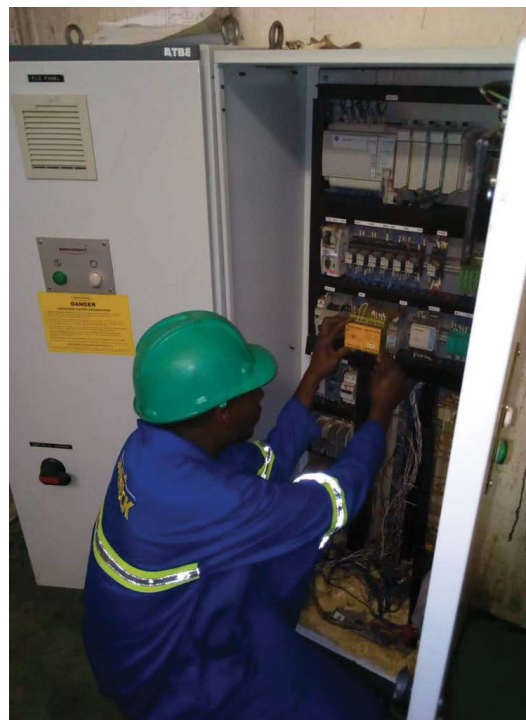

Electrical Works

Edenville Constructions Limited is a flexible electrical contractor specializing in electrical works, complex system installations and a wide range of commercial, residential and industrial electrical installation, repair and maintenance services. We have been serving our residential, commercial and industrial customers in the country with top quality, safe and reliable electrical and solar works since our inception. We work closely with our clients as this is the key to a clear understanding of client's goals and expectations in a project. Prior to embarking on any project, we take our time to learn and understand our client's needs and expectation then tailor a solution that meets and exceeds these expectations.

we are dedicated to give our best every day to bring to our clients innovative affordable ideas to their projects.