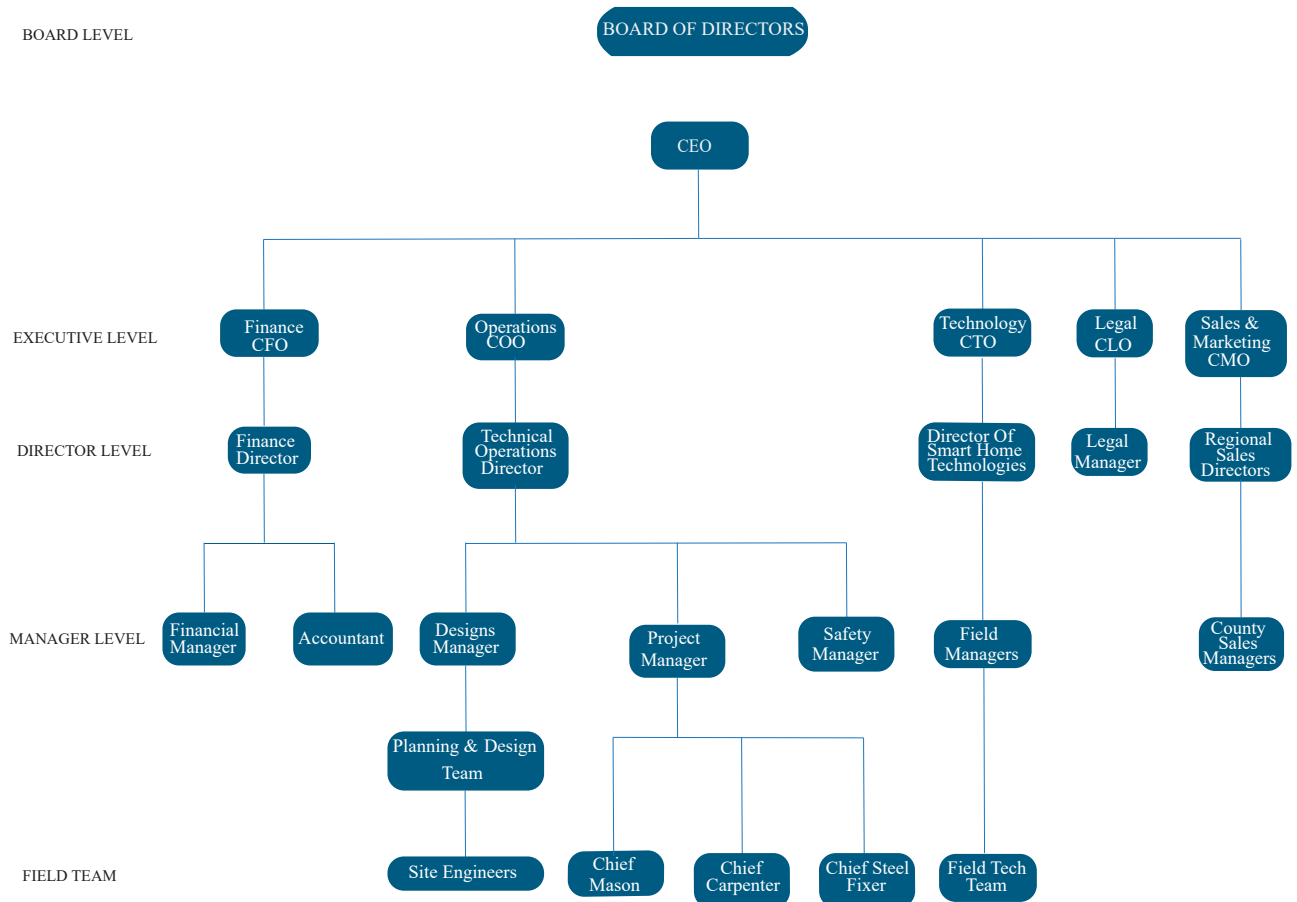

Our People

We recognise that our people are the most critical element in achieving our mission. Accordingly, we are committed to the growth and empowerment of our people and to human resource practices based on excellence, fair treatment and equal opportunity.

Management

The company is driven by a team of directors who hold vast wealth of experience in the building industry. They are involved in the business development, projects management and administration of the company.

Company Structure

We pride ourselves with delivering a unique customer experience and creating partnerships with substance.